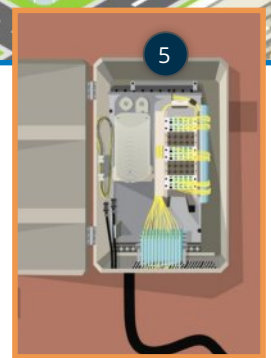

Edge Point of Presence

Fixed wireless is an ideal solution to provide broadband service in multiple last mile environments, including enterprise, smart city, and rural settings.

TVC has successfully launched numerous point-to-point and point-to-multipoint wireless networks for business and residential applications, creating the last connection in fiber-based networks for fiber deep, backhaul, and RDOF builds.