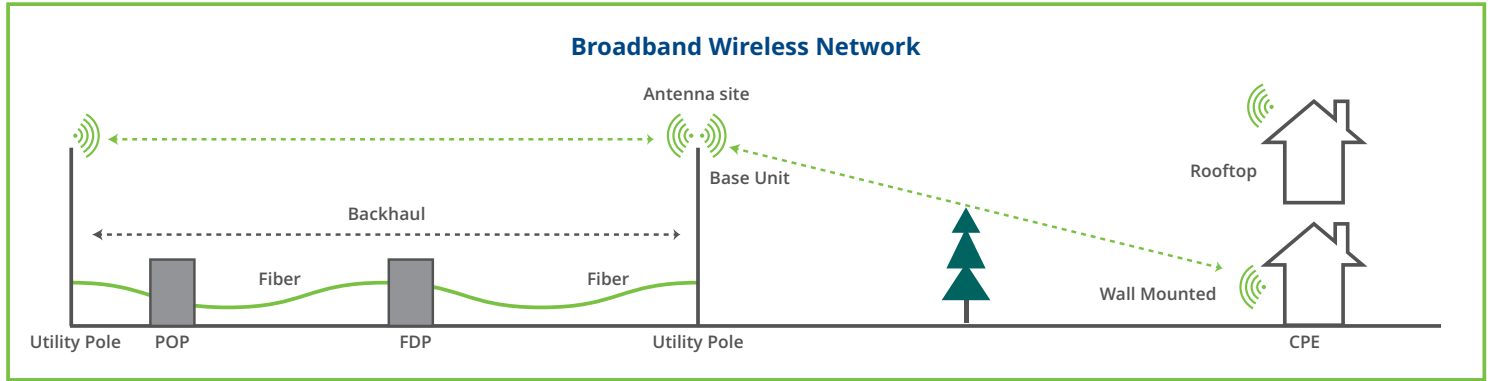

Alliance Partners^{SM}: TVC's Alliance Partners provide solutions designed to connect the world's most important systems. Our partners help organizations operate more efficiently and securely while maximizing value.

COMMScope®

Assemblies
Cabling and Connectivity
Microwave Antenna
Mounting and Hardware

CORNING

Assemblies
Cabling and Connectivity

OBERON
A Division of Chatsworth Products

Enclosures

Siklu

Mesh Network
Point-to-Point /
Point-to-Multipoint

TIMES
MICROWAVE SYSTEMS

Assemblies
Cabling and Connectivity

All Suppliers

Assemblies

AccelTex
Belden
Berk-Tek
CommScope
CompuLink
Corning
Leviton
Ortronics
Panduit
Superior Essex
Times Microwave Systems
Wirewerks

Cabling and Connectivity

Belden
Berk-Tek
CommScope
Corning
Leviton
MaxCell
Ortronics
Panduit
RF Industries
RFS
Superior Essex
Times Microwave Systems
Wirewerks

Enclosures

Oberon

Lightning Protection

APC
Ditek
Hubbell
Microsemi
Polyphaser
Raycap
Times Fiber

Mesh Network

Fluidmesh
Siklu

Microwave

Ceragon
Ericsson
Polomarconi

Microwave Antenna

CommScope
Radio Waves
RFS

Mounting and Hardware

3M
CommScope
Rohn
Thomas & Betts
Valmont
WADE Antenna

**Point-to-Point /
Point-to-Multipoint**

Ceragon
Ericsson
Fluidmesh
Intracom
Proxim
Siklu

Power

AccelTex
APC
Emerson
Polyphaser
PowerShift
Tripp Lite
Transector
Westell
VoltServer

CONTACT INFO

Customer Service Representatives are available from 8 AM to 6 PM EST.

800 Airport Road
Anncville, PA 17003

888.644.6075

www.tvcinc.com