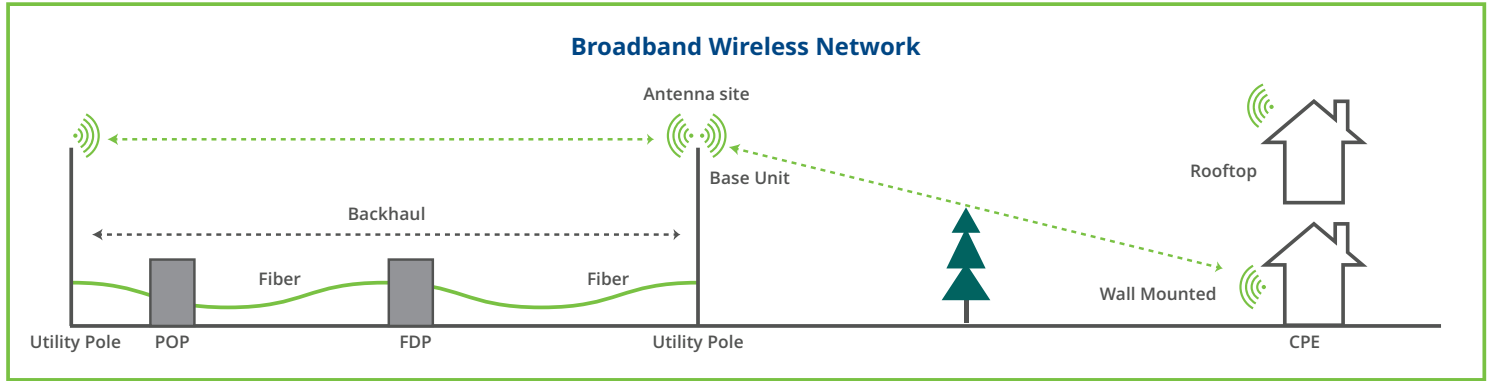

Alliance Partners^{SM}: TVC's Alliance Partners provide solutions designed to connect the world's most important systems. Our partners help organizations operate more efficiently and securely while maximizing value.

COMMScope®

Assemblies
Cabling and Connectivity
Microwave Antenna
Mounting and Hardware

CORNING

Assemblies
Cabling and Connectivity

OBERON
A Division of Chatsworth Products

Enclosures

Siklu

Mesh Network
Point-to-Point /
Point-to-Multipoint

TIMES
MICROWAVE SYSTEMS

Assemblies
Cabling and Connectivity

All Suppliers

Assemblies

AccelTex
Belden
Berk-Tek
CommScope
CompuLink
Corning
Leviton
Ortronics
Panduit
Superior Essex
Times Microwave Systems
Wirewerks

Cabling and Connectivity

Belden
Berk-Tek
CommScope
Corning
Leviton
MaxCell
Ortronics
Panduit
RF Industries
RFS
Superior Essex
Times Microwave Systems
Wirewerks

Enclosures

Oberon

Lightning Protection

APC
Ditek
Hubbell
Microsemi
Polyphaser
Raycap
Times Fiber

Mesh Network

Fluidmesh
Siklu

Microwave

Ceragon
Ericsson
Polomarconi

Microwave Antenna

CommScope
Radio Waves
RFS

Mounting and Hardware

3M
CommScope
Rohn
Thomas & Betts
Valmont
WADE Antenna

**Point-to-Point /
Point-to-Multipoint**

Ceragon
Ericsson
Fluidmesh
Intracom
Proxim
Siklu

Power

AccelTex
APC
Emerson
Polyphaser
PowerShift
Tripp Lite
Transector
Westell
VoltServer

CONTACT INFO