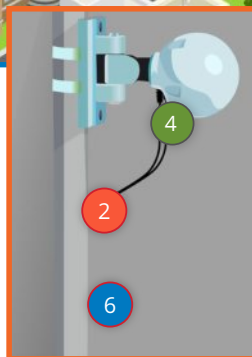

Point-to-Multipoint Wireless