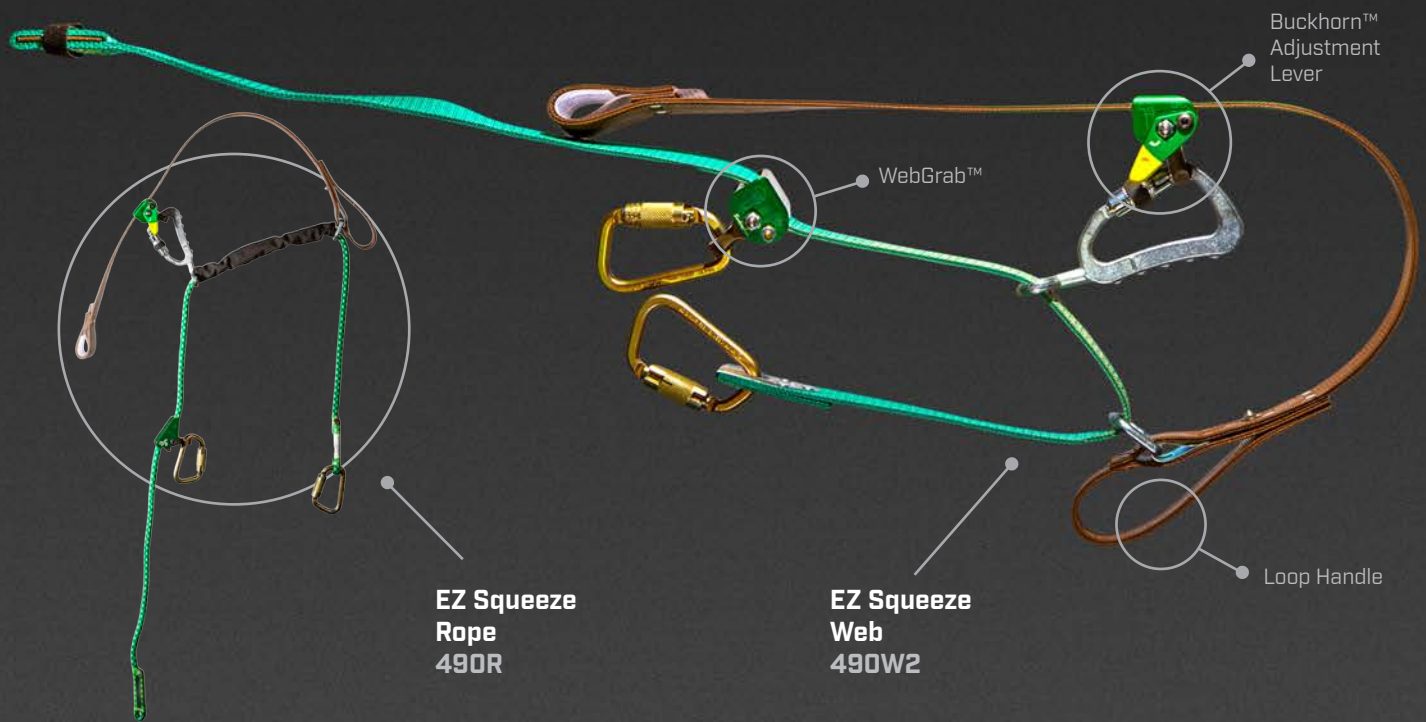

EZSQUEEZE™

WOOD POLE
F A L L
RESTRICTION

RATED
350
POUNDS

EASY ONE-HANDED
ADJUSTMENT
WEBGRAB

NUMEROUS CONFIGURATIONS
MADE IN THE
U S A

THE NEW BUCKHORN ADJUSTMENT LEVER AND LOOP HANDLE.

BUCKINGHAM MFG
BUCK
SINCE 1898

A New Integral Loop Handle on the outer strap provides a more ergonomic position for the user's hands. The one handed adjustment of the inner strap can easily be configured to use a rope or web strap.

The Buckhorn™ allows for

slight adjustments with full weight on unit and rapid disengagement with one hand. The handle provides immediate centered placement of hands for comfortable movement.

The EZ Squeeze™ also has the ability to be used by right

or left handed users and has 3600 lbf. gate rated hardware. It fits many climbing styles and needs. The modular design makes it easy to change out worn or damaged components or straps in the field.

Meets ASTM F887-13.