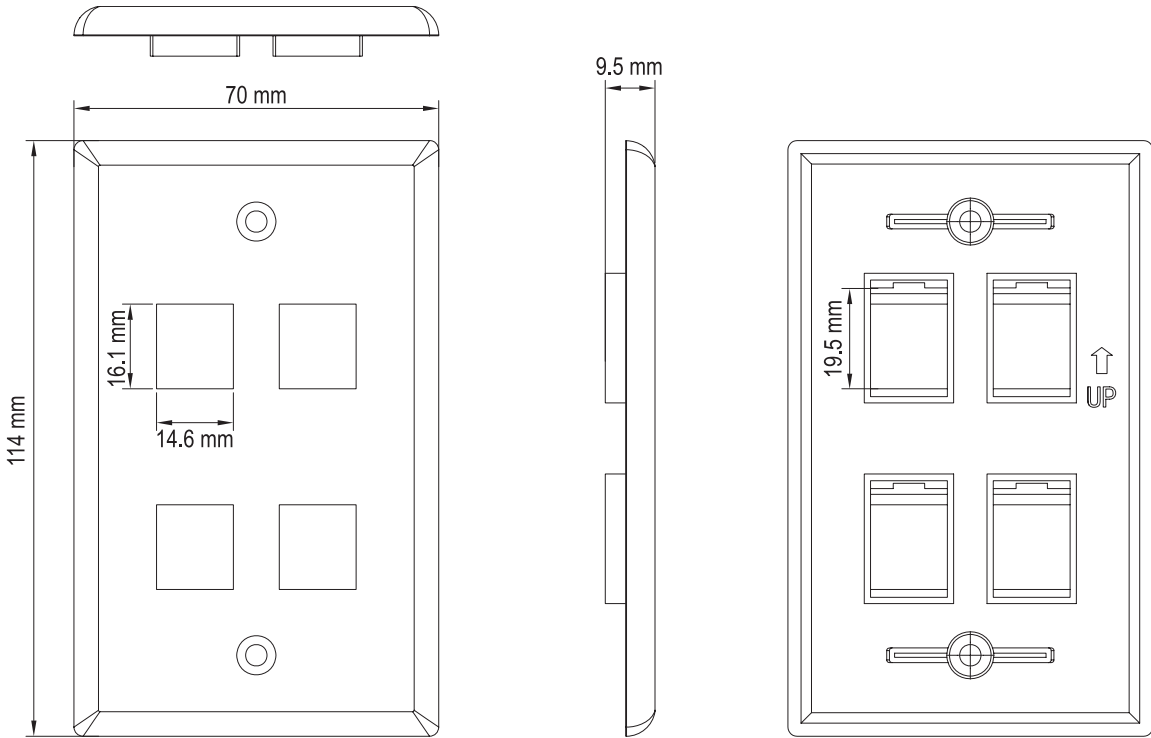

PRODUCT SPECIFICATIONS

Part Numbers: XFPOP-03420, XFPOP-03419, XFPOP-03418
 4 Port Keystone Wall Plate

SPECIFICATIONS

MATERIAL: ABS

PRODUCT DESCRIPTION

4 Port Keystone Wall Plate

PART NUMBER	COLOR
XFPOP-03420	Light Almond
XFPOP-03419	Ivory
XFPOP-03418	White