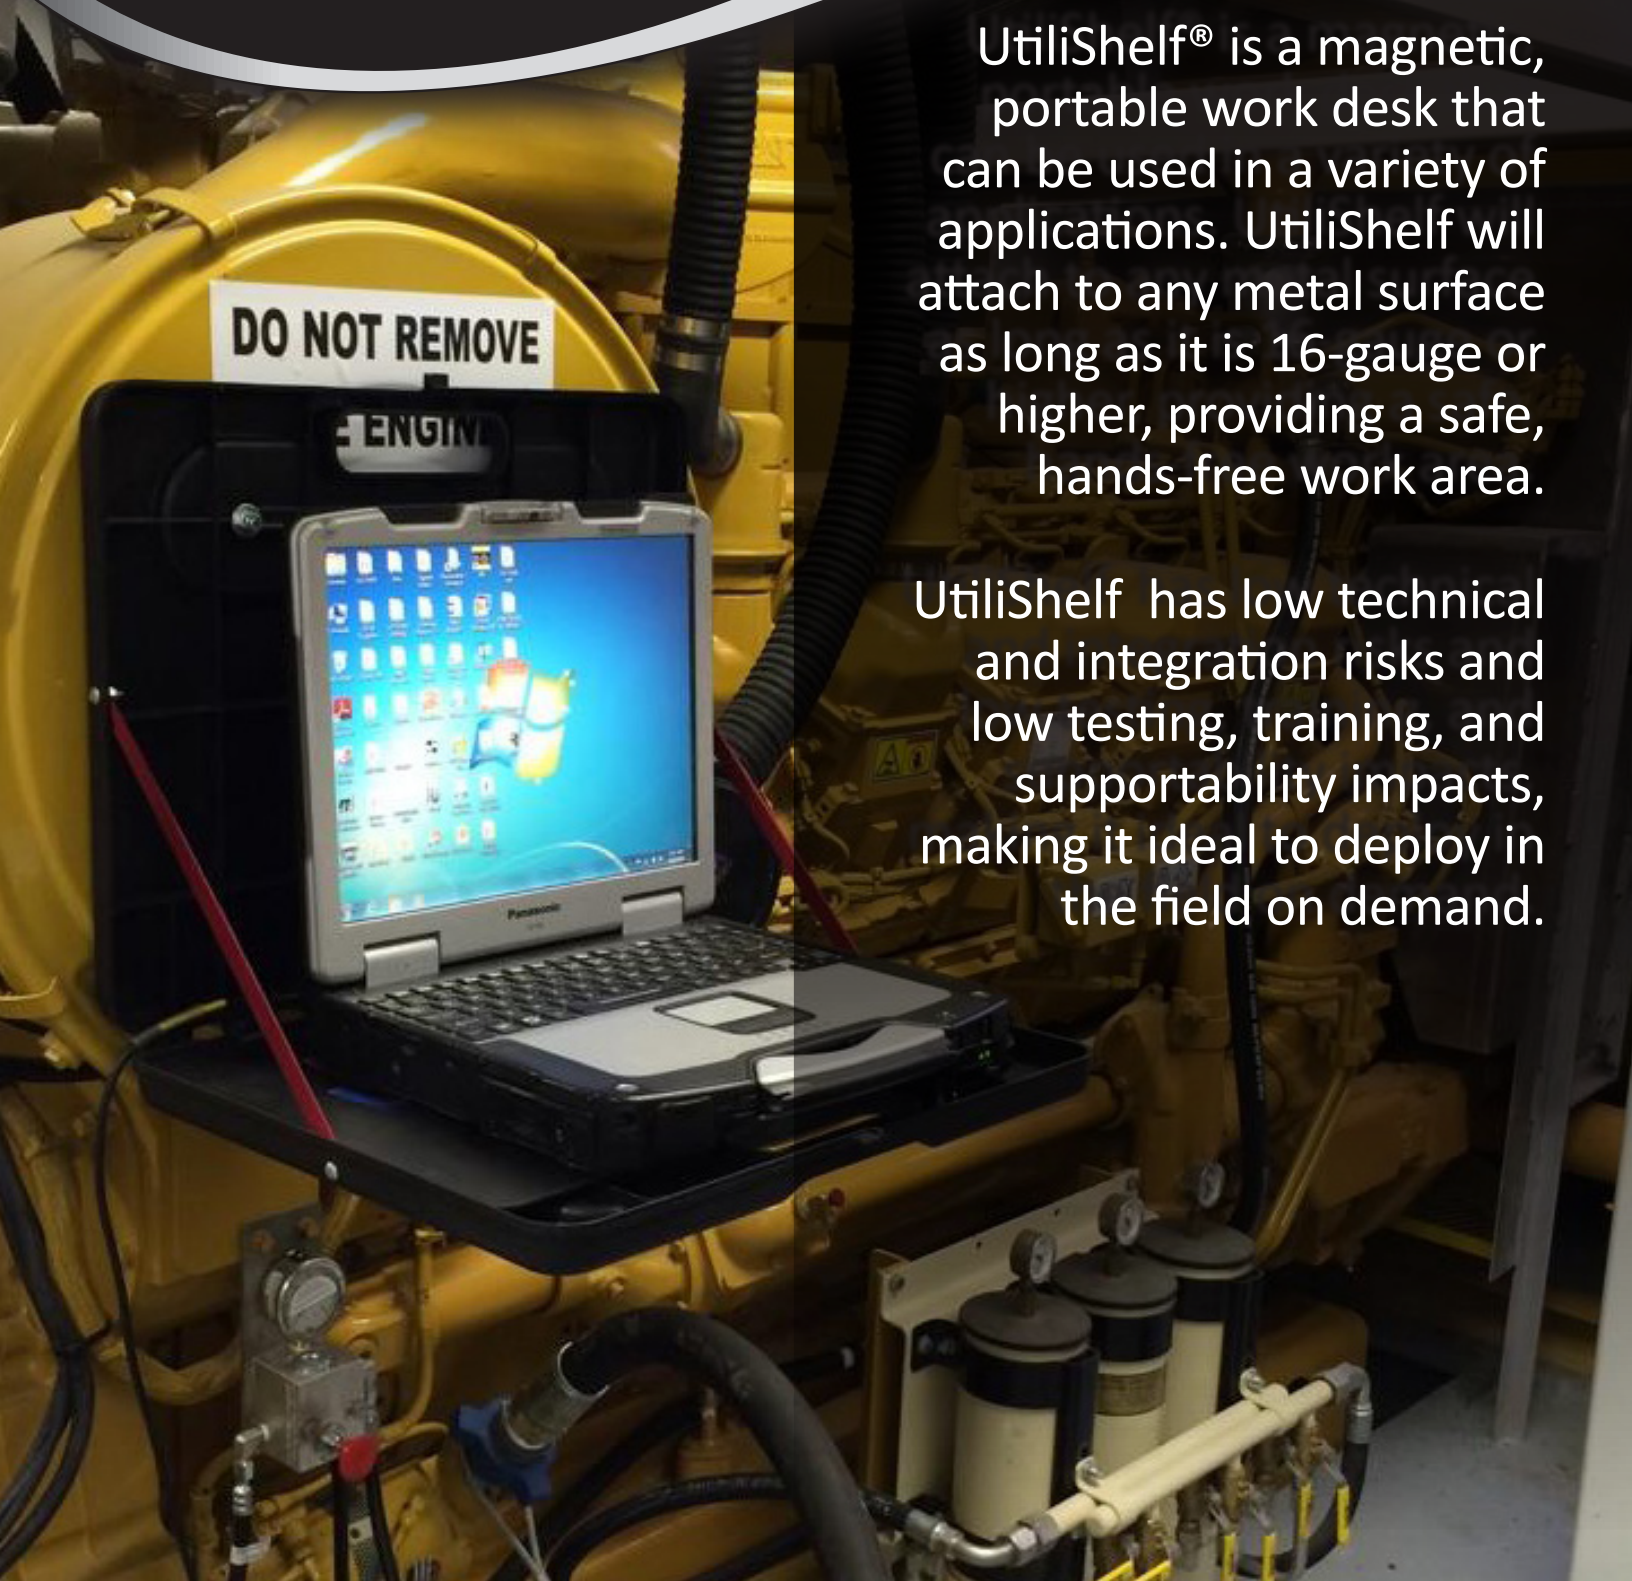

# UTILISHelf®

A Zepolla Innovations Product

UtiliShelf® is a magnetic, portable work desk that can be used in a variety of applications. UtiliShelf will attach to any metal surface as long as it is 16-gauge or higher, providing a safe, hands-free work area.

UtiliShelf has low technical and integration risks and low testing, training, and supportability impacts, making it ideal to deploy in the field on demand.

To order contact:  
**TVC Communications**  
[www.tvcinc.com](http://www.tvcinc.com) • 888-644-0675