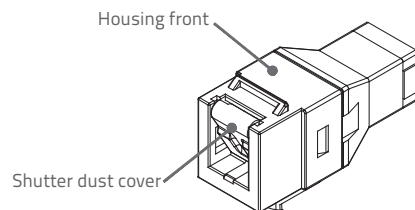

Compatible with most wall plates

FOR MORE INFORMATION CONTACT:

20160 92A Avenue Langley BC V1M 3A4 Canada
☎ 1.604.881.7875 ☎ 1.877.881.7875 ✉ info@primexfits.com