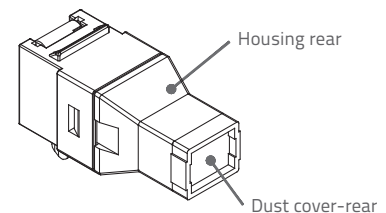

FOR MORE INFORMATION CONTACT:

20160 92A Avenue Langley BC V1M 3A4 Canada
☎ 1.604.881.7875 ☎ 1.877.881.7875 ✉ info@primexfits.com