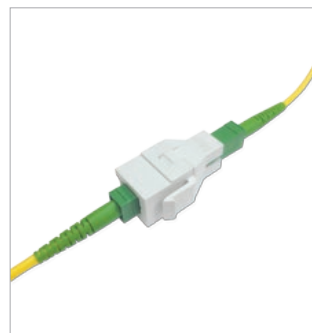

1. PRODUCT SUMMARY

The Primex SC/APC fiber Keystone with Shutter offers easy connectivity for workstation cabling termination on single mode and multimode fiber cables.

Compatible with all standard wall plates and ideal for telecommunications applications such as FTTH, it includes a shutter which keeps the jack low-profile while protecting against dust.

2. PRODUCT DIMENSIONS

SIZE: 0.65"W x 0.64"H x 1.5"D

3. FEATURES & BENEFITS

- Dust cover design can provide port protection.
- Compatible with most patch panels, surface mount boxes and faceplates.
- Shutter shields eye against exposure to light emittance.
- Low insertion loss.
- Low back reflection loss.
- Standards: UL 1863 Safety listed, UL 94V-0 flammability standard, TIA-568-C.3

4. CONFIGURATIONS

SC	Description
125-0908	SC/APC Keystone w/shutter