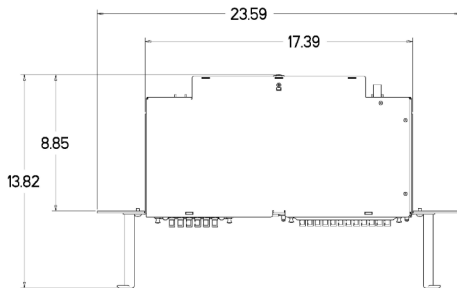

1 RU Rack-Mount/Cabinet Mount Panel

Front View - SCD-X1RU-RM

Front View - SCD-X1RU-CM

Rear View - Both Styles

Top View - SCD-X1RU-RM

Top View - SCD-X1RU-CM

Accessories

- FxDS Frame Kit (page 21)
- Clearview Cassette (page 14)
- Clearview xPAK (page 1)