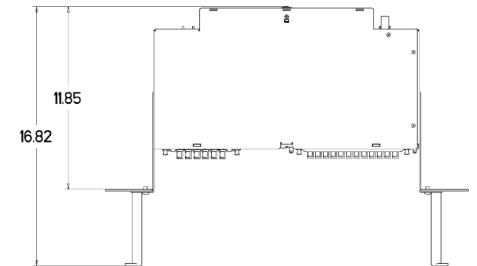

1 RU Rack-Mount/Cabinet Mount Panel

Front View - SCD-X1RU-RM

Front View - SCD-X1RU-CM

Rear View - Both Styles

Top View - SCD-X1RU-RM

Top View - SCD-X1RU-CM

Accessories

- FxDS Frame Kit (page 21)
- Clearview Cassette (page 14)
- Clearview xPAK (page 1)