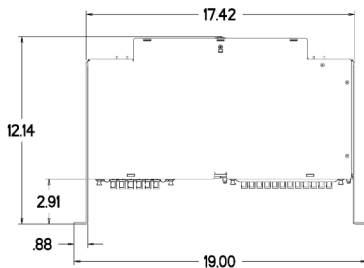

1 RU Rack-Mount/Cabinet Mount Panel

Front View - SCD-X1RU-RM

Front View - SCD-X1RU-CM

Rear View - Both Styles

Top View - SCD-X1RU-RM

Top View - SCD-X1RU-CM

Accessories

- FxDS Frame Kit (page 21)
- Clearview Cassette (page 14)
- Clearview xPAK (page 1)