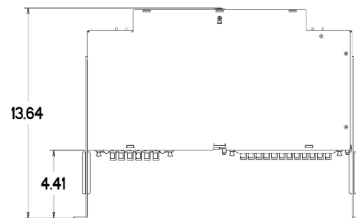

1 RU Rack-Mount/Cabinet Mount Panel

Front View - SCD-X1RU-RM

Front View - SCD-X1RU-CM

Rear View - Both Styles

Top View - SCD-X1RU-RM

Top View - SCD-X1RU-CM

Accessories

- FxDS Frame Kit (page 21)
- Clearview Cassette (page 14)
- Clearview xPAK (page 1)