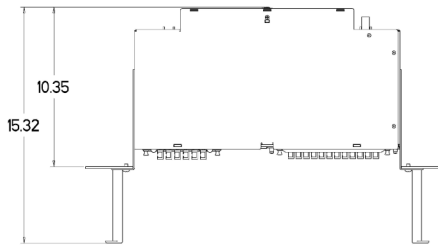

1 RU Rack-Mount/Cabinet Mount Panel

Front View - SCD-X1RU-RM

Front View - SCD-X1RU-CM

Rear View - Both Styles

Top View - SCD-X1RU-RM

Top View - SCD-X1RU-CM

Accessories

- FxDS Frame Kit (page 21)
- Clearview Cassette (page 14)
- Clearview xPAK (page 1)