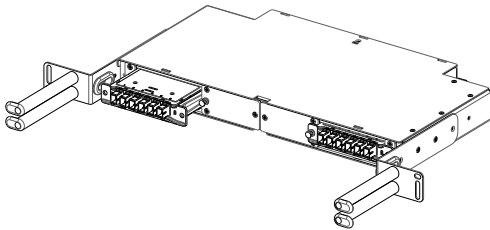

Description

The FieldSmart SCD 1RU Rack-Mount/Cabinet Mount Panel provides a cost-effective means to rack-mount up to two Clearview devices: the 12-port Clearview Cassette or the 2-port, 4-port or 6-port Clearview xPAK in a single rack unit. The product is available as either a 19" or 23" data cabinet-mount or frame-mount unit. The FieldSmart SCD 1RU is intelligently designed to provide the user with superior fiber access while using craft-friendly radius protected fiber management for routing and deploying fiber jumpers.

Protection

- Individual radius fingers or pass-through radius routing provides organized and intuitively managed fiber jumpers, minimizing pile up

Access

- Clearview device removable for hot-swap changes
- Front and rear access to panel
- Splicing integrated within the cassette for optimal protection and space utilization

Investment

- Fiber protection is optimized within the Clearview device
- FieldSmart SCD extends this protection with minimal added cost or overhead

SCD 1 RU Rack-Mount/Cabinet-Mount Panel

FieldSmart Small Count Delivery (SCD)

1 RU Rack-Mount/Cabinet Mount Panel

Front View - SCD-X1RU-RM

Front View - SCD-X1RU-CM

Rear View - Both Styles

Top View - SCD-X1RU-RM

Top View - SCD-X1RU-CM

Accessories

- FxDS Frame Kit (page 21)
- Clearview Cassette (page 14)
- Clearview xPAK (page 1)