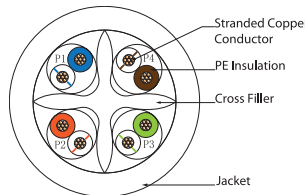

**PRODUCT SPECIFICATIONS**  
CAT6 U/UTP Booted Snagless Patch Cable

**COMPLIANCE**

RoHS

**CERTIFICATIONS**

ISO/IEC 11801 & EN 50288 & TIA/EIA 568B.2

**SPECIFICATIONS**

**1. Material**

- 1.1 Cable: 23 AWG\*4Pair+ PVC Jacket
- 1.2 Connector: RJ45 (8P8C) Male CAT6 Type Insulation: Clear Polyester, UL94V-2 Contacts: Brass, Gold Plated 3u' Shield: Steel, Nickel Plated
- 1.3 PVC Molding: PVC
- 1.4 All components are RoHS compliant

**2. Electrical**

- 2.1 100% Open & Short Test

**LENGTH TOLERANCE**

≤ 1000mm	± 30mm
1000 < L ≤ 5000mm	± 50mm
5000 < L ≤ 10000mm	± 100mm
10000 < L ≤ 20000mm	± 200mm
20000mm < L	± 500mm

**Construction**

**COLOR**  
WHITE/ORANGE  
ORANGE  
WHITE/GREEN  
GREEN  
BLUE  
WHITE/BLUE  
WHITE/BROWN  
BROWN