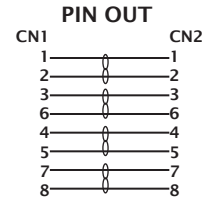

**PRODUCT SPECIFICATIONS**  
CAT6 U/UTP Booted Snagless Patch Cable

**COMPLIANCE**

RoHS

**CERTIFICATIONS**

ISO/IEC 11801 & EN 50288 & TIA/EIA 568B.2

**SPECIFICATIONS**

**1. Material**

- 1.1 Cable: 23 AWG\*4Pair+ PVC Jacket
- 1.2 Connector: RJ45 (8P8C) Male CAT6 Type Insulation: Clear Polyester, UL94V-2 Contacts: Brass, Gold Plated 3u' Shield: Steel, Nickel Plated
- 1.3 PVC Molding: PVC
- 1.4 All components are RoHS compliant

**2. Electrical**

- 2.1 100% Open & Short Test

**LENGTH TOLERANCE**

≤ 1000mm	± 30mm
1000 < L ≤ 5000mm	± 50mm
5000 < L ≤ 10000mm	± 100mm
10000 < L ≤ 20000mm	± 200mm
20000mm < L	± 500mm

**Construction**

**COLOR**  
WHITE/ORANGE  
ORANGE  
WHITE/GREEN  
GREEN  
BLUE  
WHITE/BLUE  
WHITE/BROWN  
BROWN