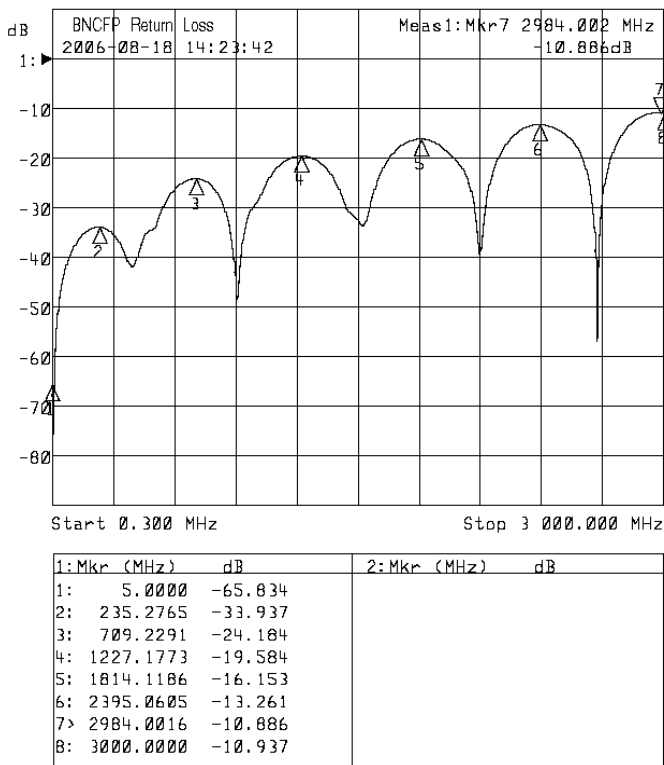

CONNECTORS - 75 OHM BNC CONNECTORS, ONE PIECE, FIXED PIN

WSE BNC connectors are SDI rated and meet SMPTE standards for HDTV. These high return loss connectors are compatible with 23 AWG solid precision video cables. EZ Connectors are ideal for home theater and A/V installations.

Part Number	Impedance (Ohms)	Cable Retention Force (lbs)	Current Rating (Amps)	Working Voltage (RMS)	RFI (dB)	Cond./Pin Retention (grams)	Finish	Cable Attachment Style
BNCFP	75	40	5	<300	>100	>150	Nickel	Crimp, Plug
BNCFSLC	75	40	5	<300	>100	>150	Nickel	Compression, Plug
BNCFPFBH	75	40	5	<300	>100	>150	Nickel	Crimp, Panel Mount Jack
BNCFSLCEZ	75	40	5	<300	>100	>150	Nickel	Compression, Plug
BNCFSLC90EZ	75	40	5	<300	>100	>150	Nickel	Compression, 90° Plug

Return Loss (typical):

MHz	dB
5-1000	36
1000-2250	24
2250-3000	20
3000-4500	17

Insertion Loss (typical):

MHz	dB
5-1000	.06
1000-2250	.27
2250-3000	.72
3000-4500	.93

(Based on testing of one foot sample with YR46940 cable)

BNCFP RETURN LOSS