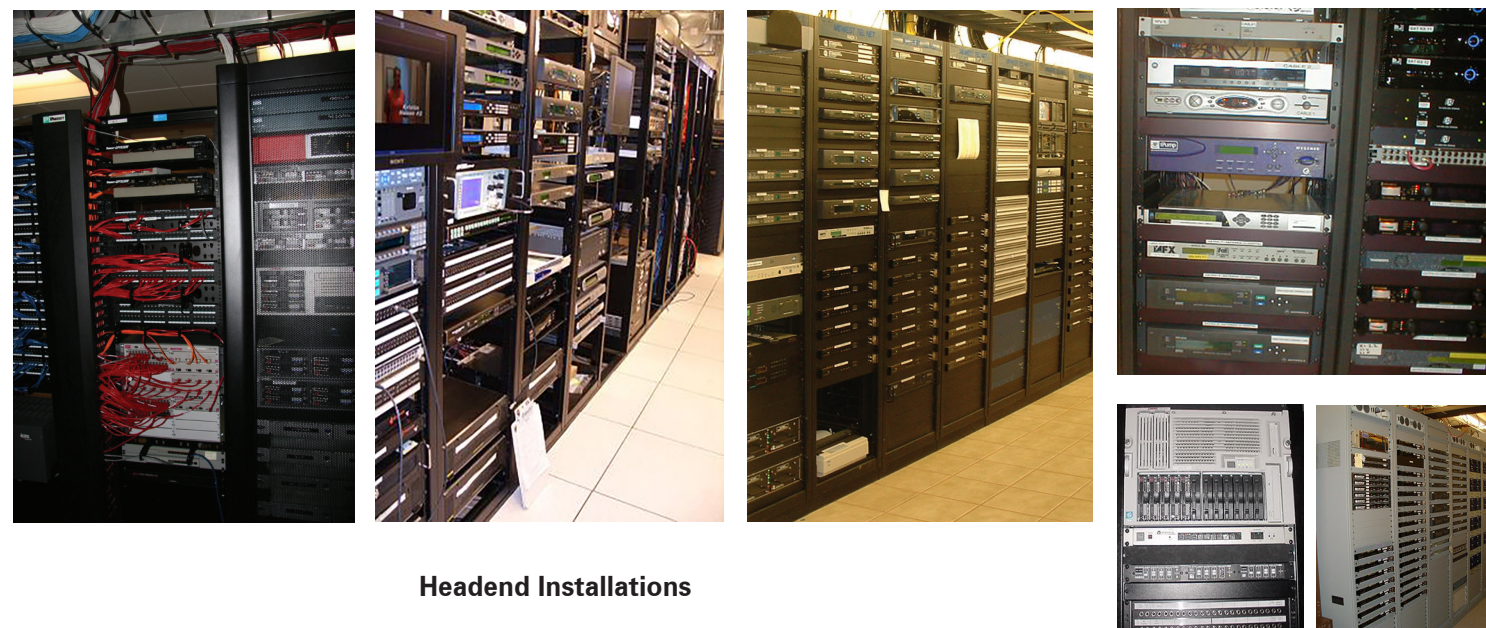

SEG has a network of over 550 sub-contractors strategically located throughout North America, the Caribbean Islands, and Mexico for large scale communication rollouts, upgrades, and maintenance services. SEG's experience, expertise, and equipment offerings have made us an integral component among major systems operators' headend networks, entertainment, and multimedia content delivery companies throughout the United States, Latin America, and around the globe. Our SEG-Connect equipment deployment service makes getting equipment out to affiliates smooth and easy. With our in-house video solutions lab we can test, do pre-setup, and ship to meet any projects specific requirements and technical support needs.

Ground Mounted Antenna Farm

3.7M Receive Only Antenna

Microwave Antenna Installation

5.0M Simulsat Antenna

3.8M Antenna with Full De-Icing System Installed

Call today to schedule your tour in our live video solutions lab!